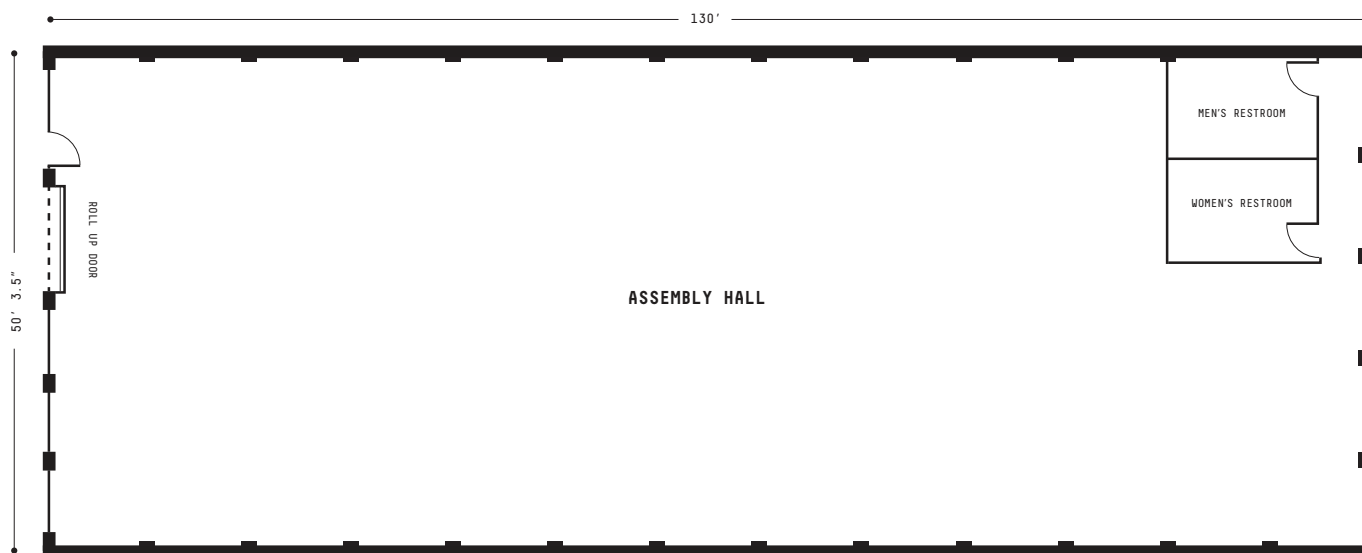

ASSEMBLY HALL **EVENT SPACE**

Housed inside a beautifully restored historic warehouse, Assembly Hall offers a blank canvas to customize your own event—right in the heart of downtown San Diego.

SPECS

- Max Capacity: 500
- 16-Foot Ceilings
- 6,500 Open SF Space